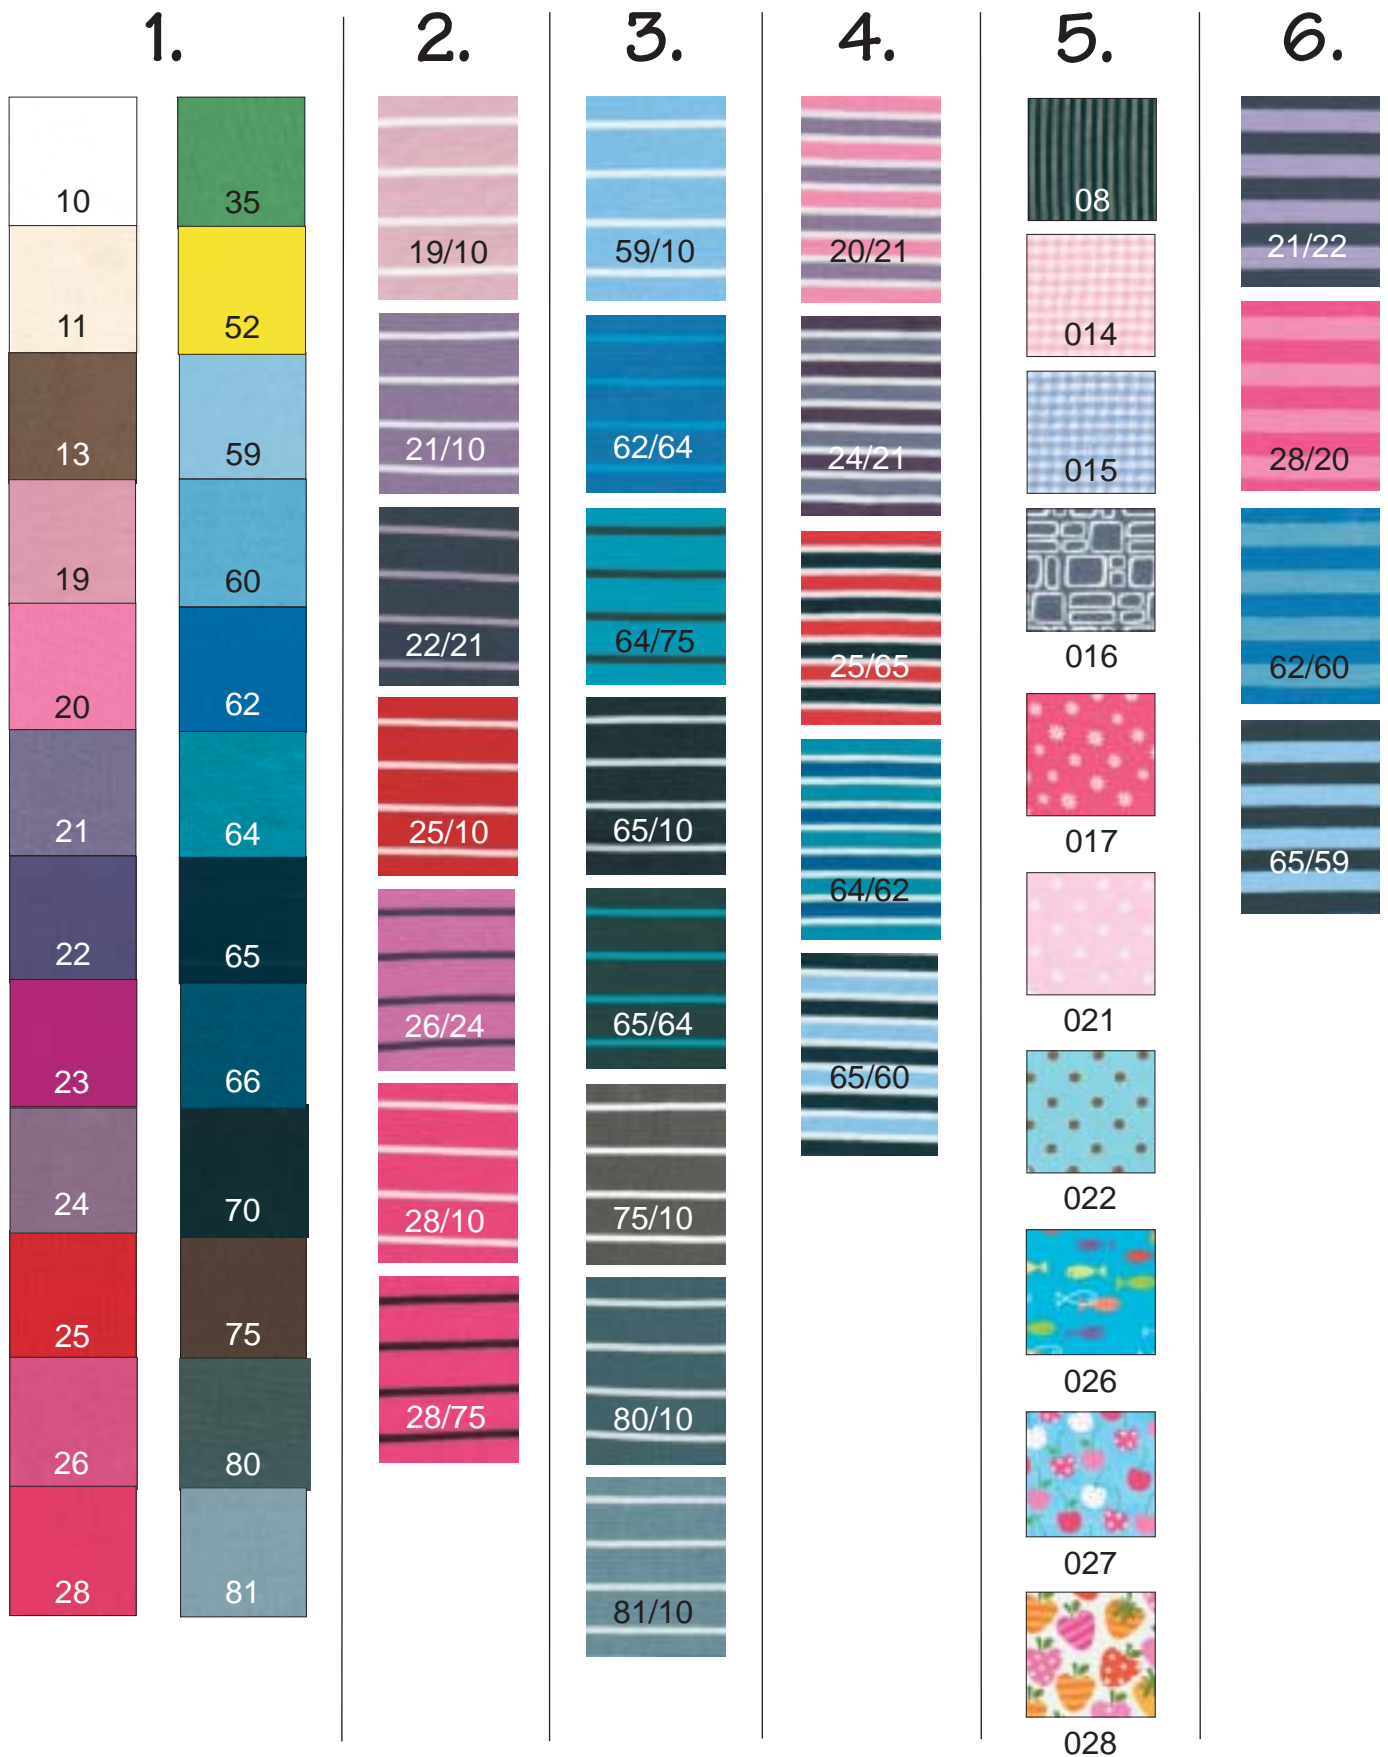

Colour cards